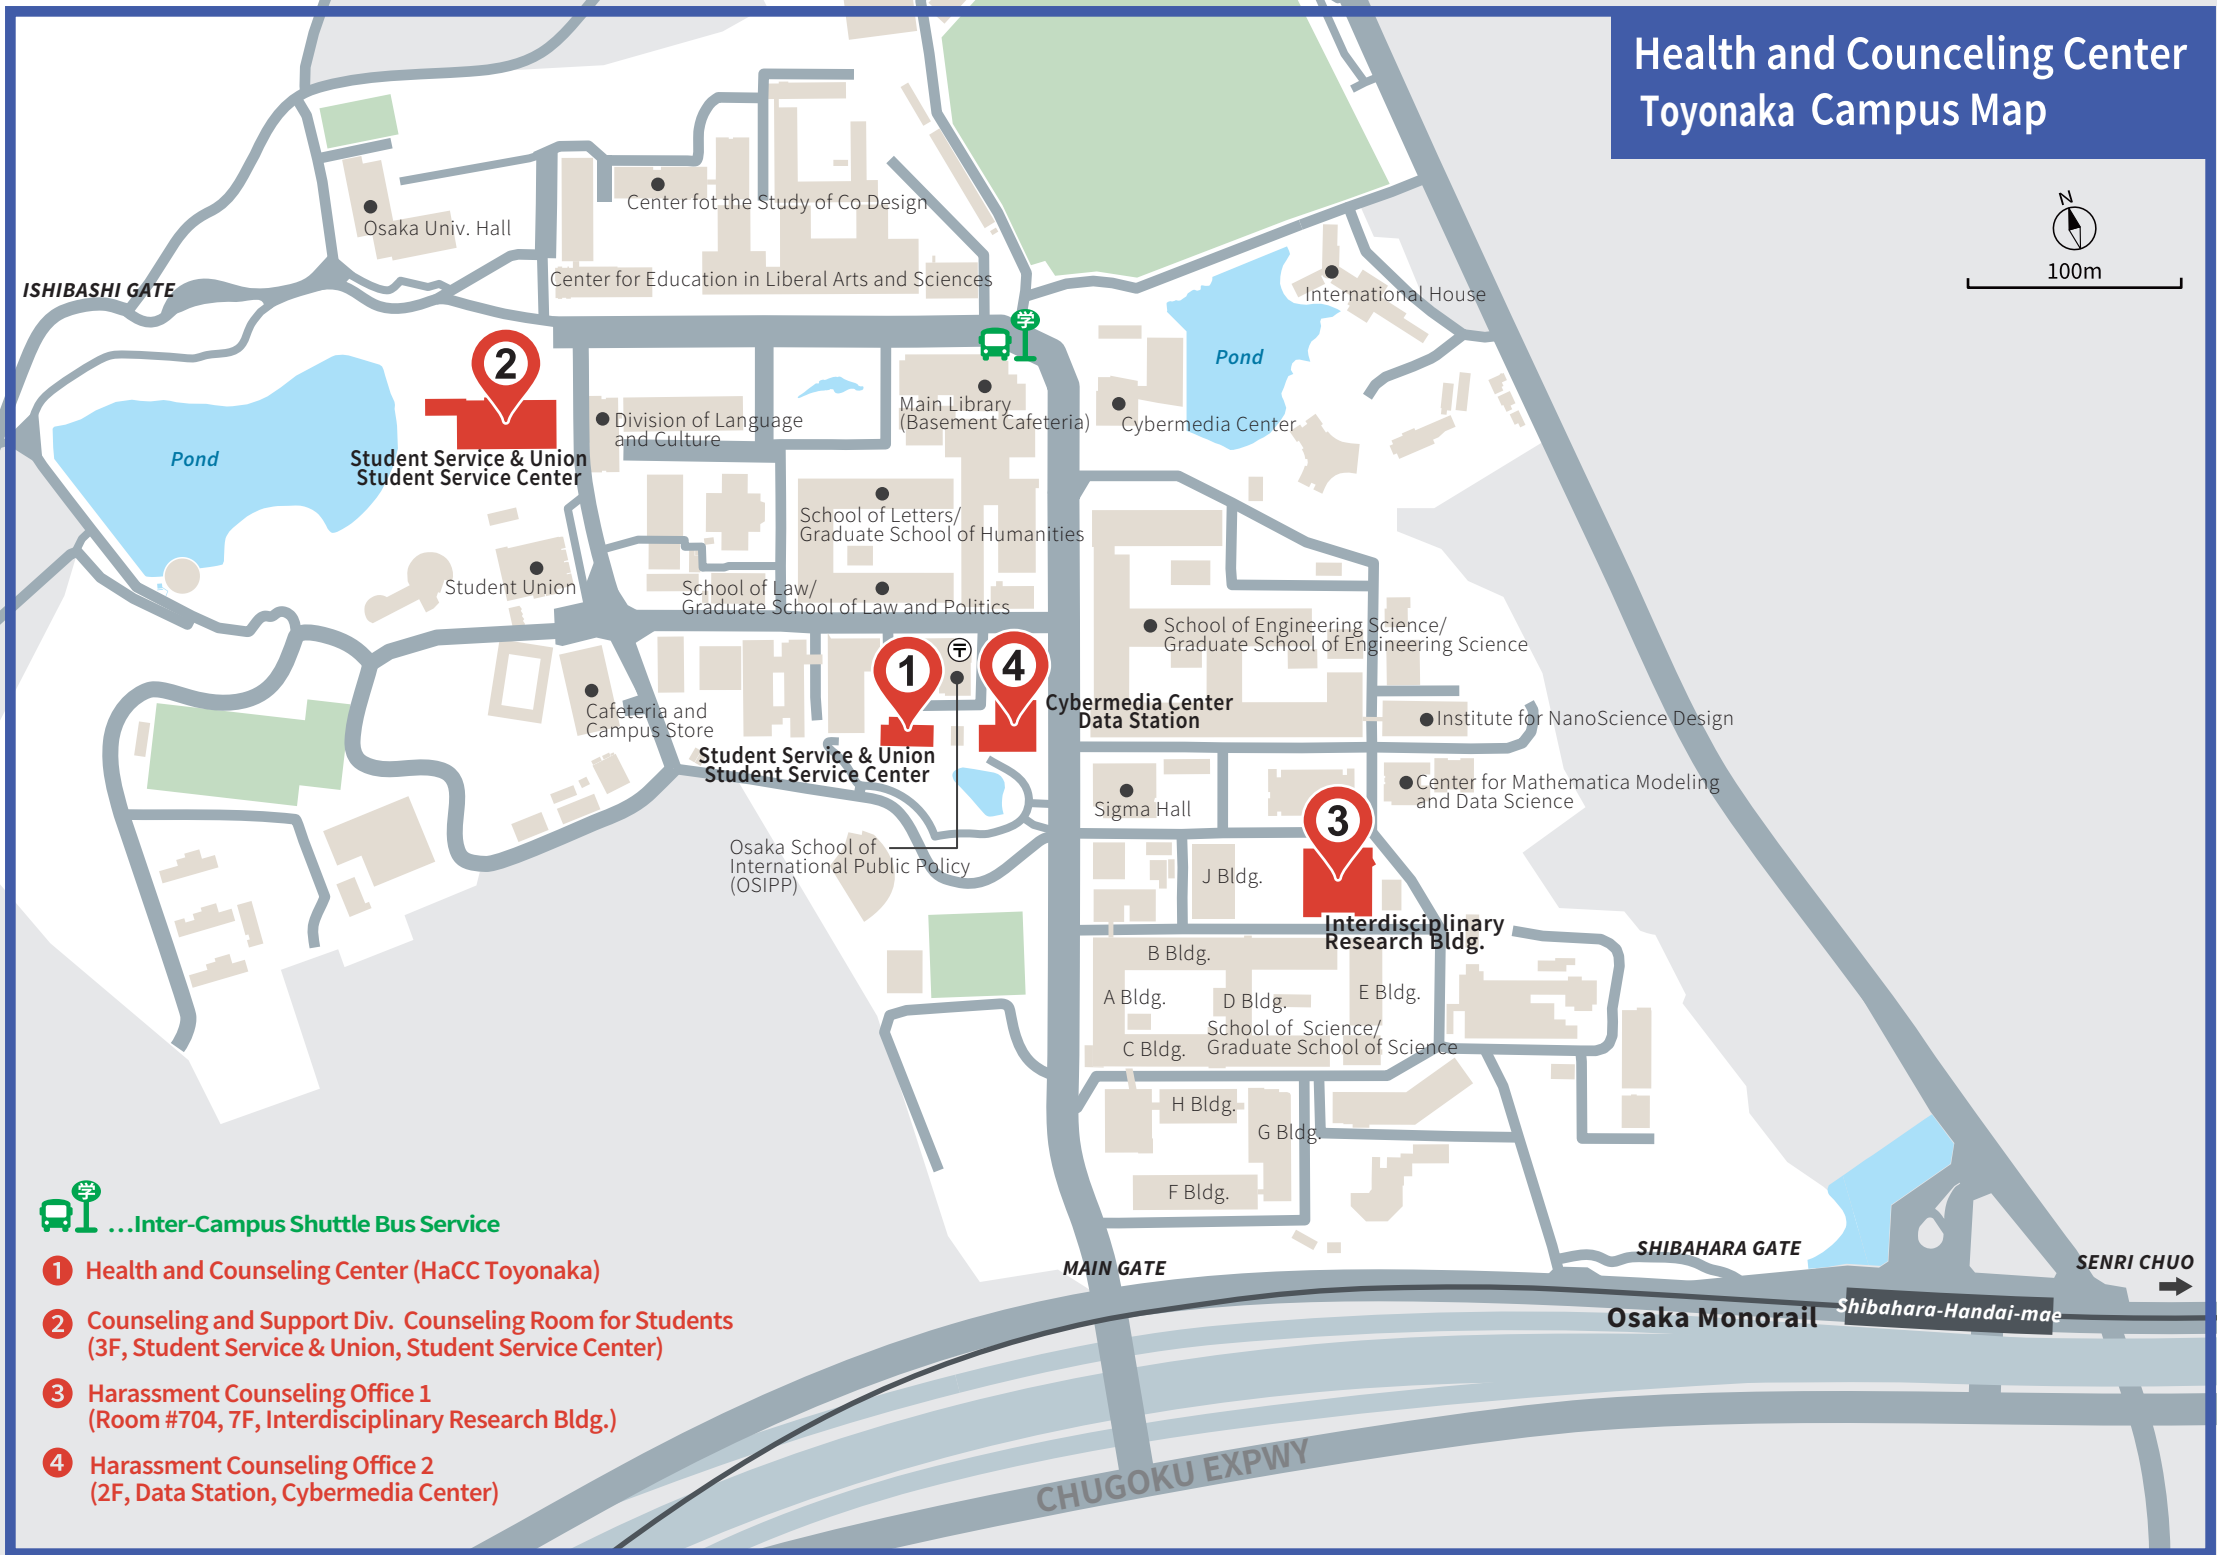

# キャンパスライフ健康支援・相談センター 豊中地区アクセスマップ

100m

# Health and Counseling Center Toyonaka Campus Map

100m

ISHIBASHI GATE

...Inter-Campus Shuttle Bus Service

- ① Health and Counseling Center (HaCC Toyonaka)
- ② Counseling and Support Div. Counseling Room for Students (3F, Student Service & Union, Student Service Center)
- ③ Harassment Counseling Office 1 (Room #704, 7F, Interdisciplinary Research Bldg.)
- ④ Harassment Counseling Office 2 (2F, Data Station, Cybermedia Center)